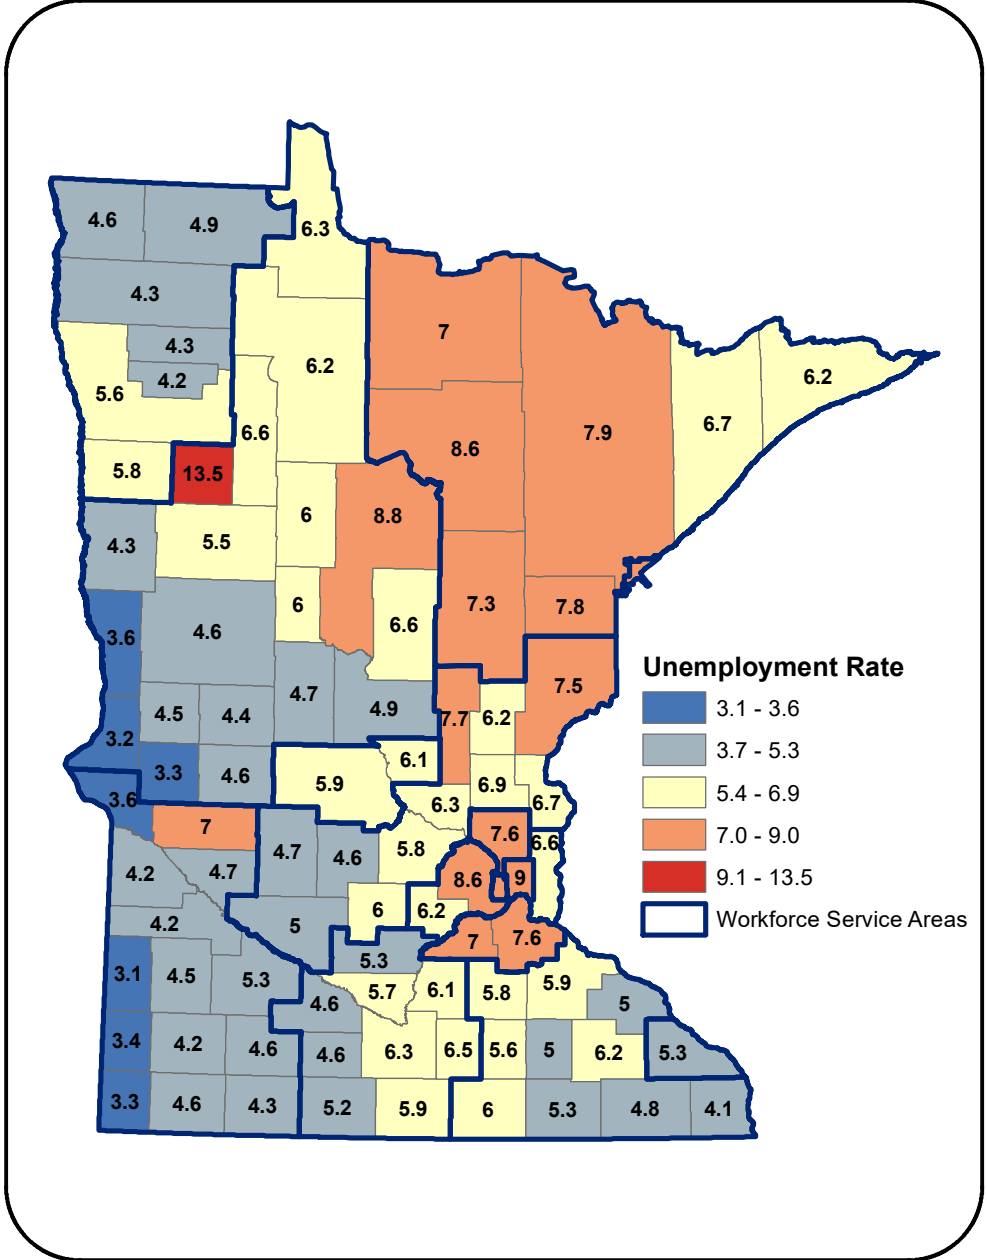

# Unemployment Rates in Workforce Service Areas and Counties, August 2020

State of Minnesota = 7.1% (not seasonally adjusted)

Source: MN DEED, LAUS  
Prepared by DEED (ABR)  
Sep 21, 2020