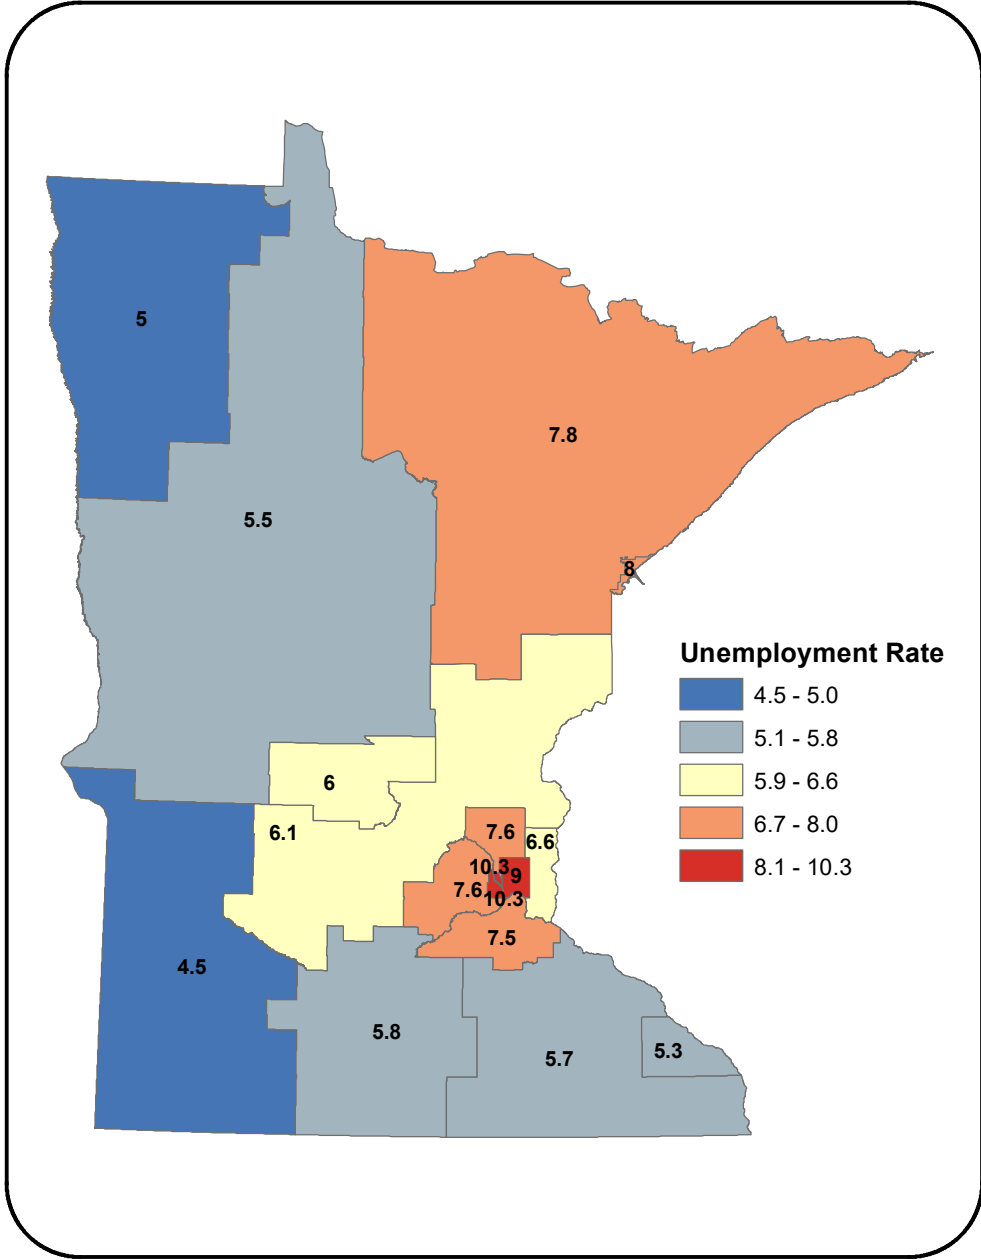

# Unemployment Rates in Workforce Service Areas and Counties, August 2020

State of Minnesota = 7.1% (not seasonally adjusted)

Source: MN DEED, LAUS  
Prepared by DEED (ABR)  
Sep 21, 2020