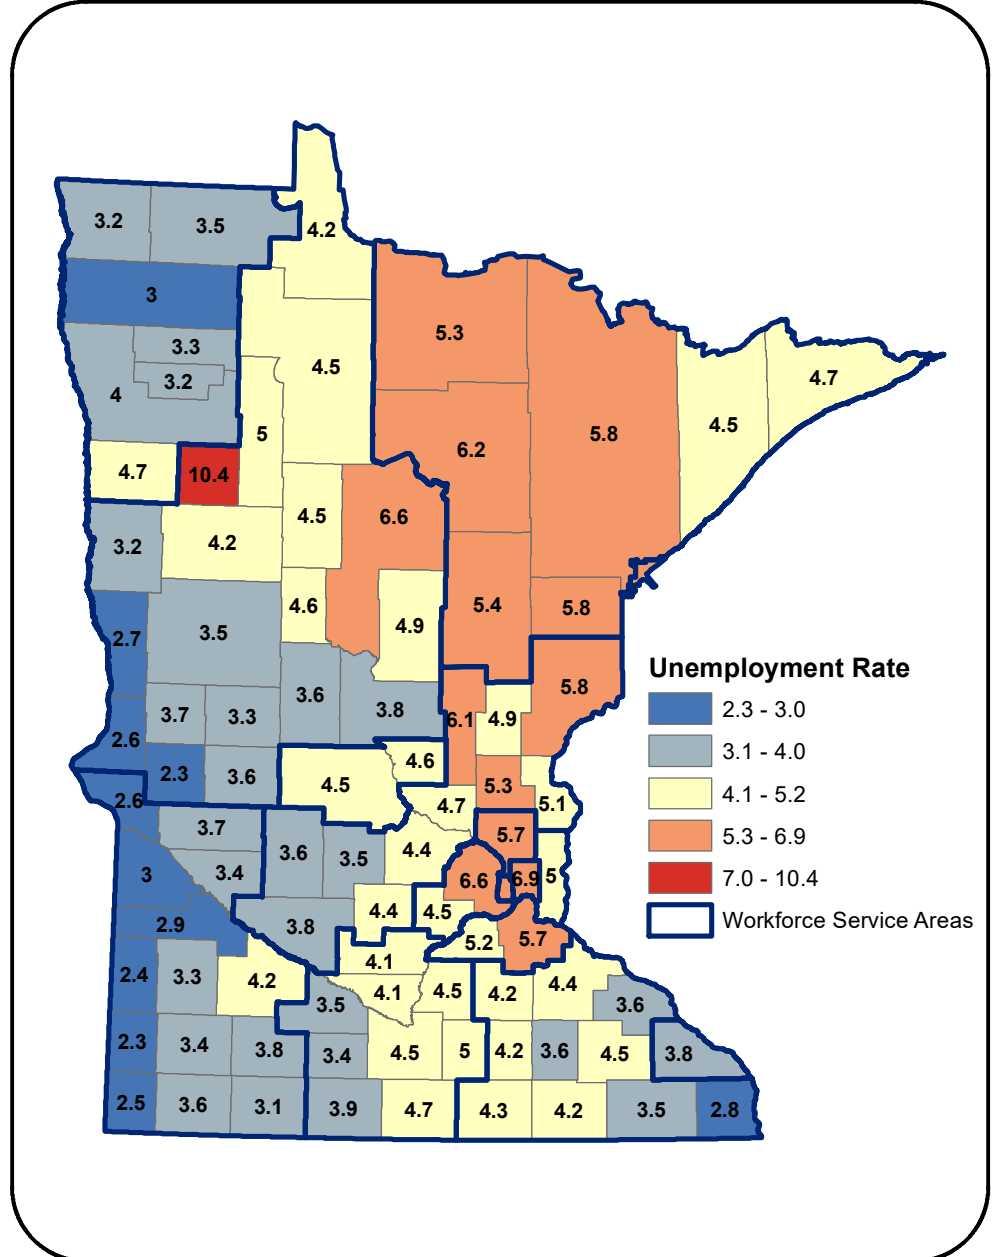

Unemployment Rates in Workforce Service Areas and Counties, Sept 2020

State of Minnesota = 5.4% (not seasonally adjusted)

Source: MN DEED, LAUS
 Prepared by DEED (ABR)
 Oct 19, 2020