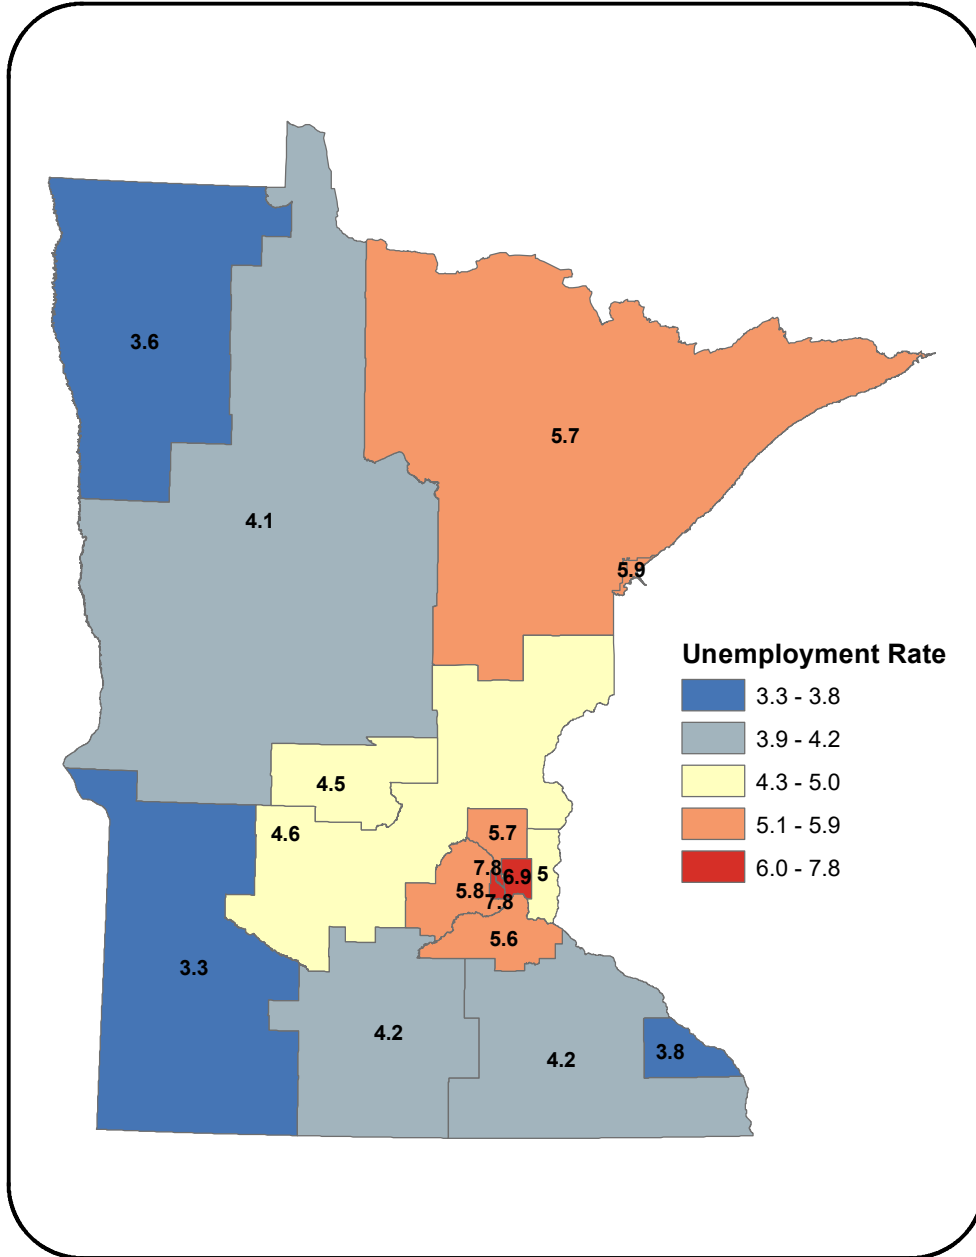

Unemployment Rates in Workforce Service Areas and Counties, Sept 2020

State of Minnesota = 5.4% (not seasonally adjusted)

Source: MN DEED, LAUS
 Prepared by DEED (ABR)
 Oct 19, 2020