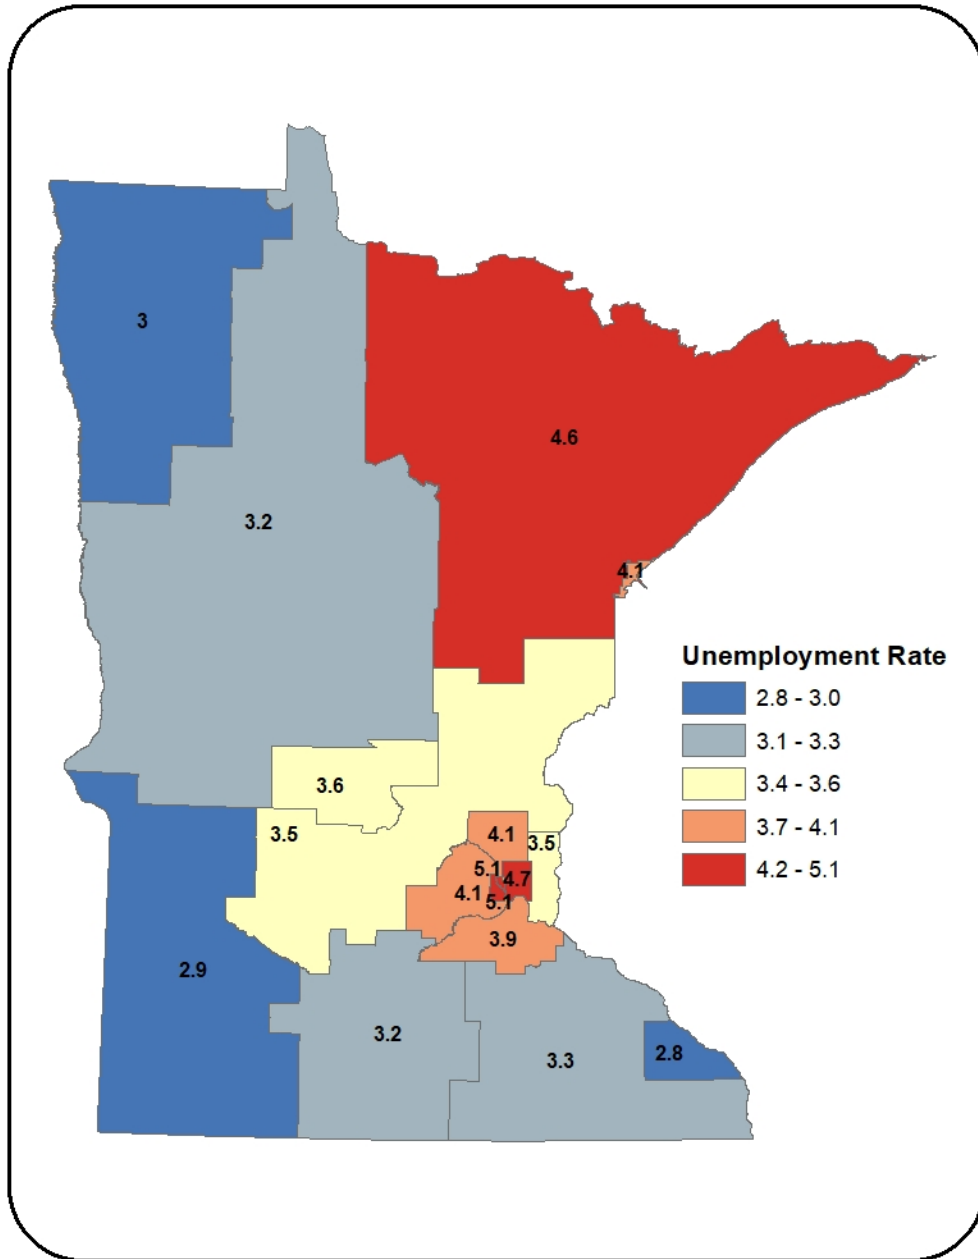

# Unemployment Rates in Workforce Service Areas and Counties, Oct 2020

State of Minnesota = 3.9% (not seasonally adjusted)

Source: MN DEED, LAUS  
 Prepared by DEED (ABR)  
 Nov 23, 2020