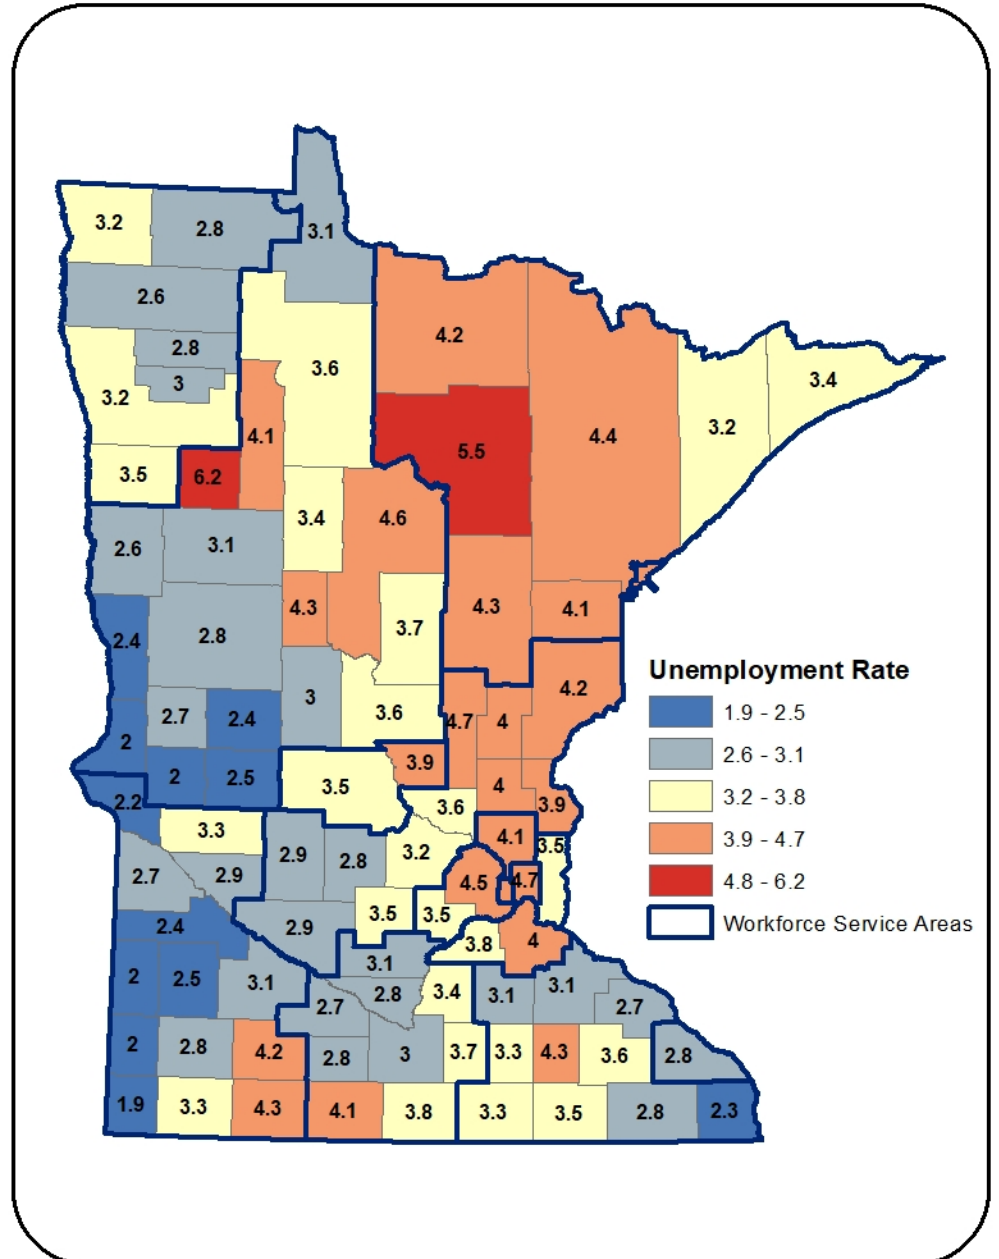

# Unemployment Rates in Workforce Service Areas and Counties, Oct 2020

State of Minnesota = 3.9% (not seasonally adjusted)

Source: MN DEED, LAUS  
 Prepared by DEED (ABR)  
 Nov 23, 2020