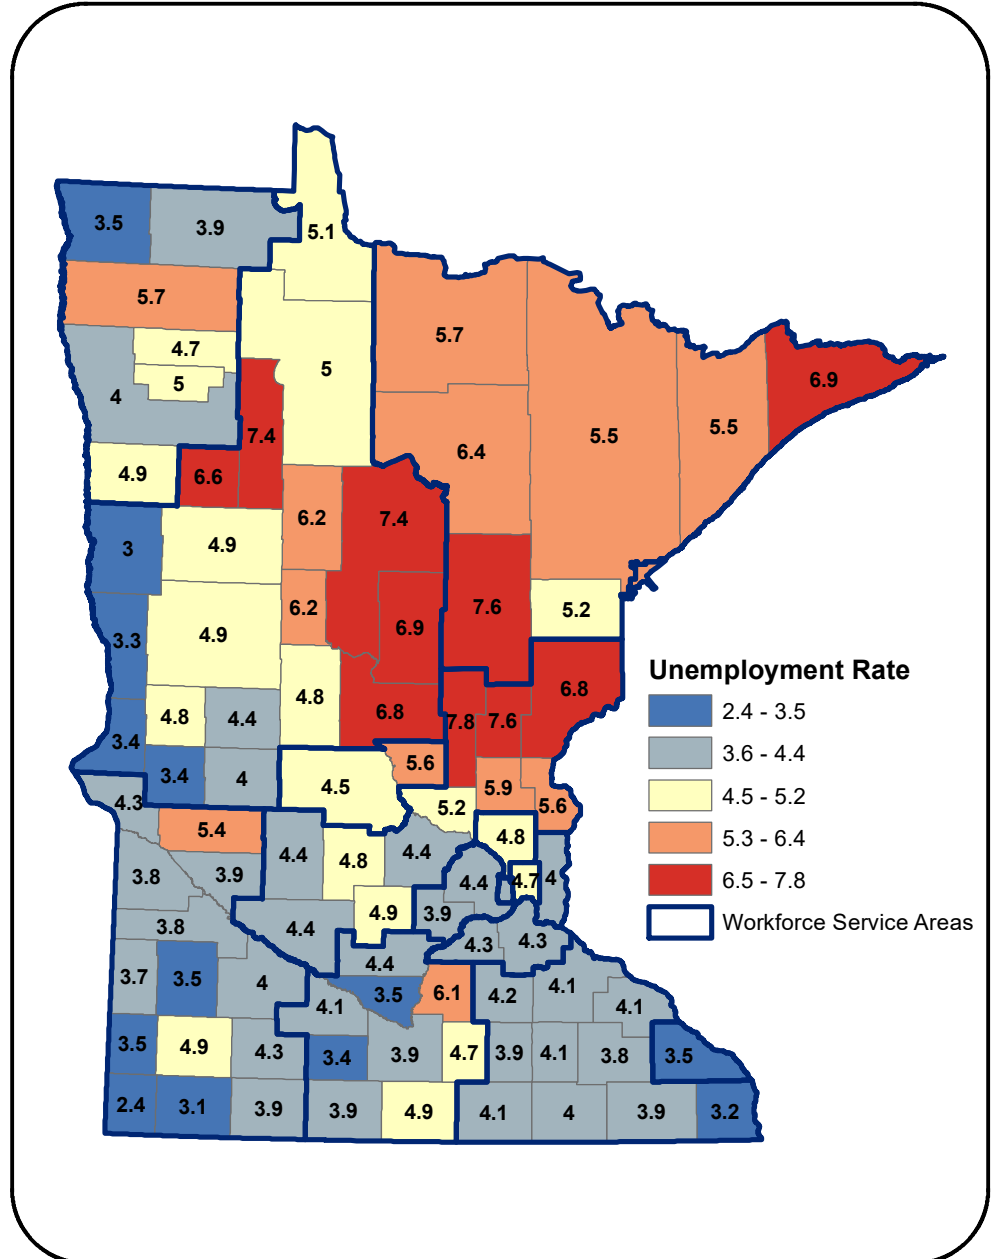

# Unemployment Rates in Workforce Service Areas and Counties, Dec 2020

State of Minnesota = 4.6% (not seasonally adjusted)

Source: MN DEED, LAUS  
 Prepared by DEED (ABR)  
 Jan 25, 2021