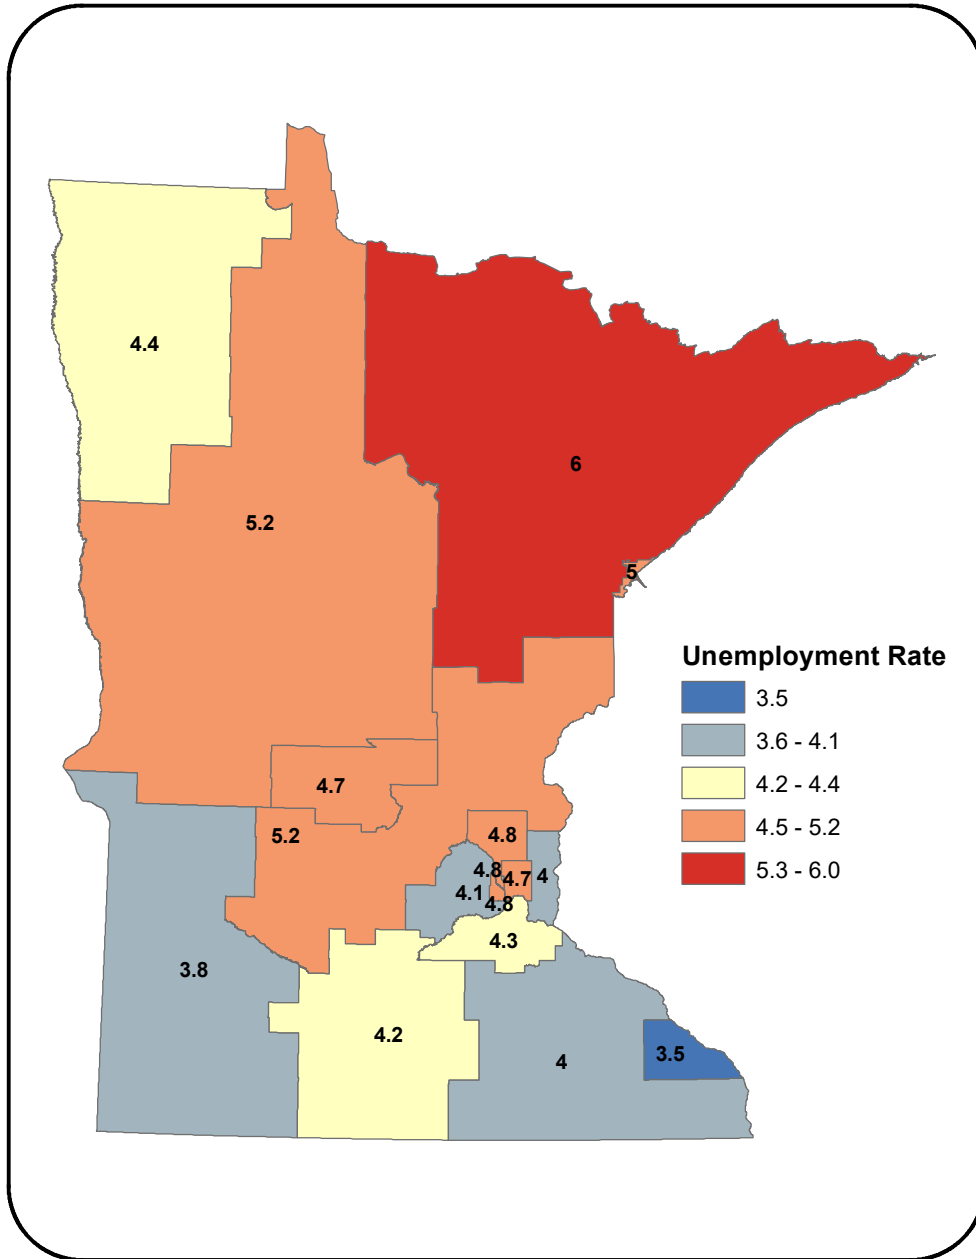

# Unemployment Rates in Workforce Service Areas and Counties, Dec 2020

State of Minnesota = 4.6% (not seasonally adjusted)

Source: MN DEED, LAUS  
 Prepared by DEED (ABR)  
 Jan 25, 2021