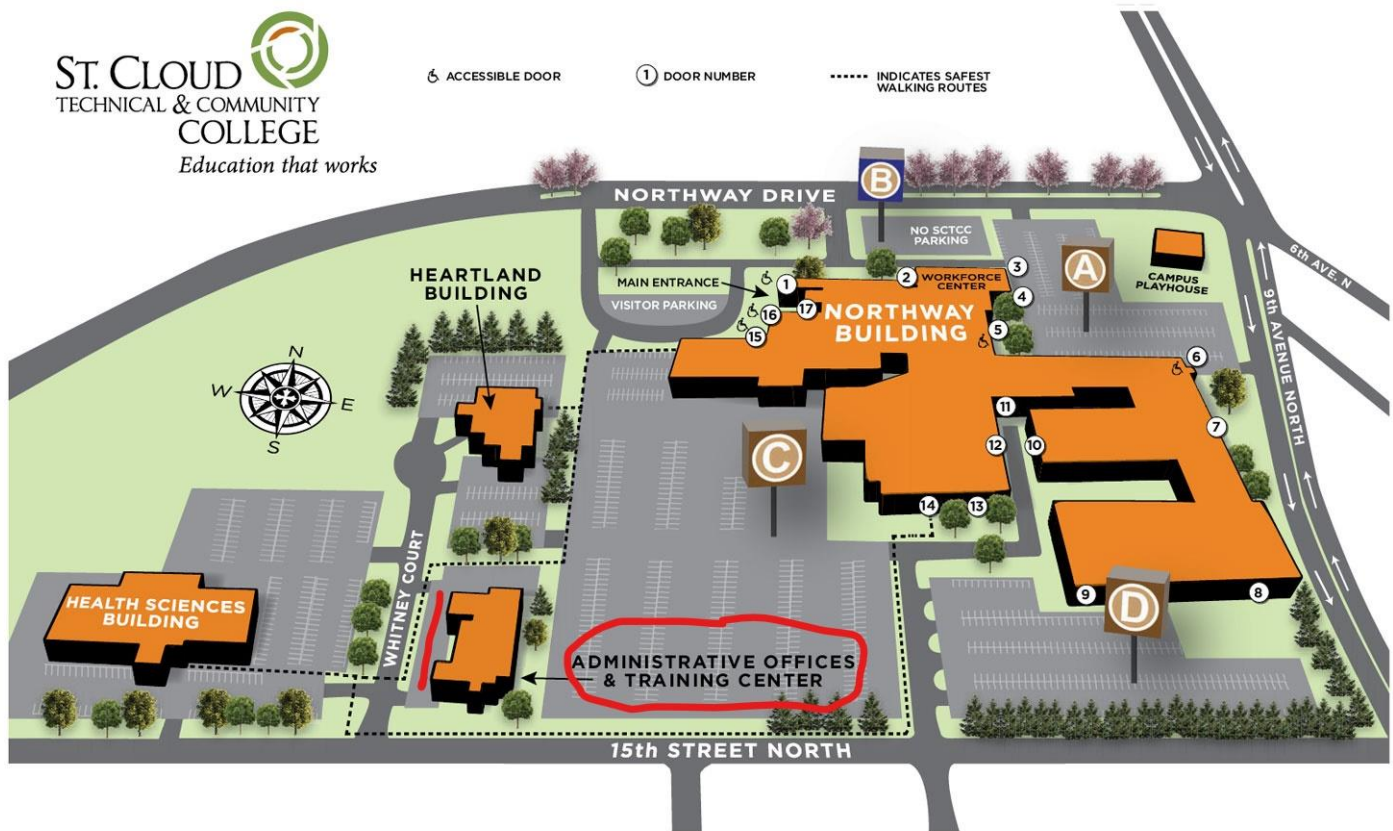

♿ ACCESSIBLE DOOR

① DOOR NUMBER

..... INDICATES SAFEST WALKING ROUTES

St. Cloud Technical & Community College  
1540 Northway Drive  
St. Cloud, MN 56303

Health Sciences Building  
1245 15th Street North  
St. Cloud, MN 56303

**Please enter the door in the center of the building by the picnic table.**