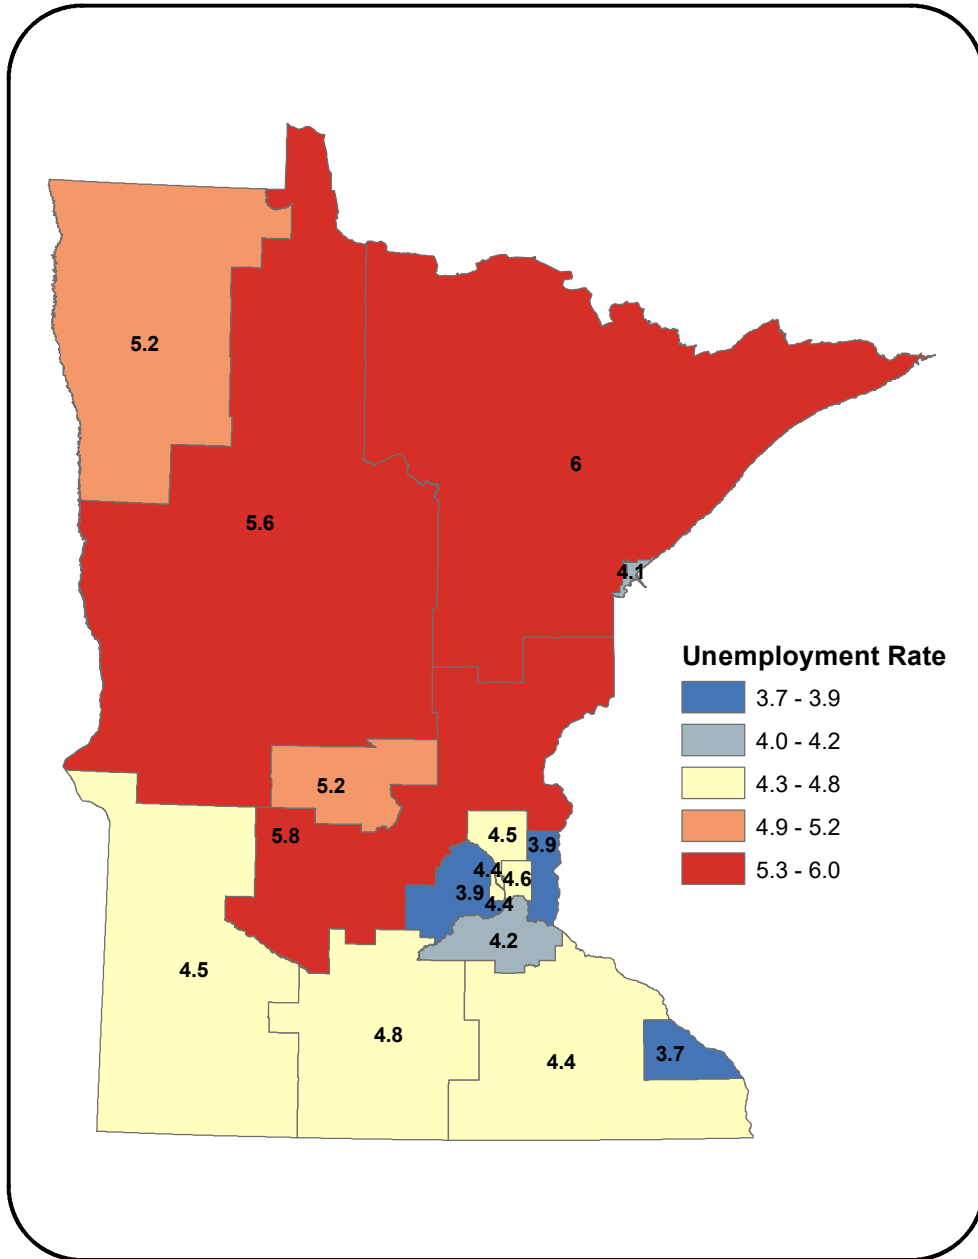

Unemployment Rates in Workforce Service Areas and Counties, Feb 2021

State of Minnesota = 4.6% (not seasonally adjusted)

Source: MN DEED, LAUS
Prepared by DEED (ABR)
March 30, 2021