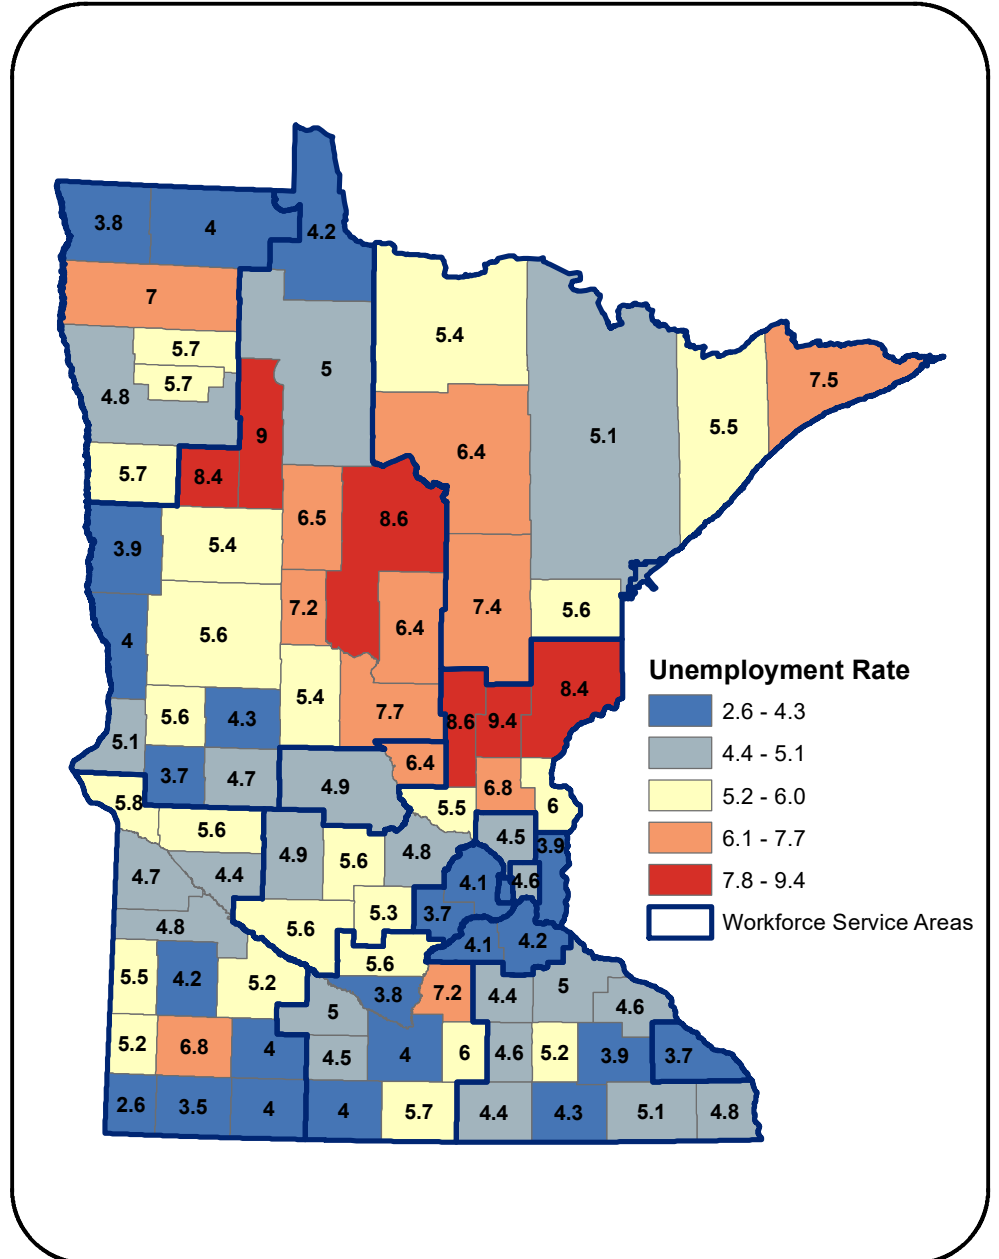

Unemployment Rates in Workforce Service Areas and Counties, Feb 2021

State of Minnesota = 4.6% (not seasonally adjusted)

Source: MN DEED, LAUS
Prepared by DEED (ABR)
March 30, 2021