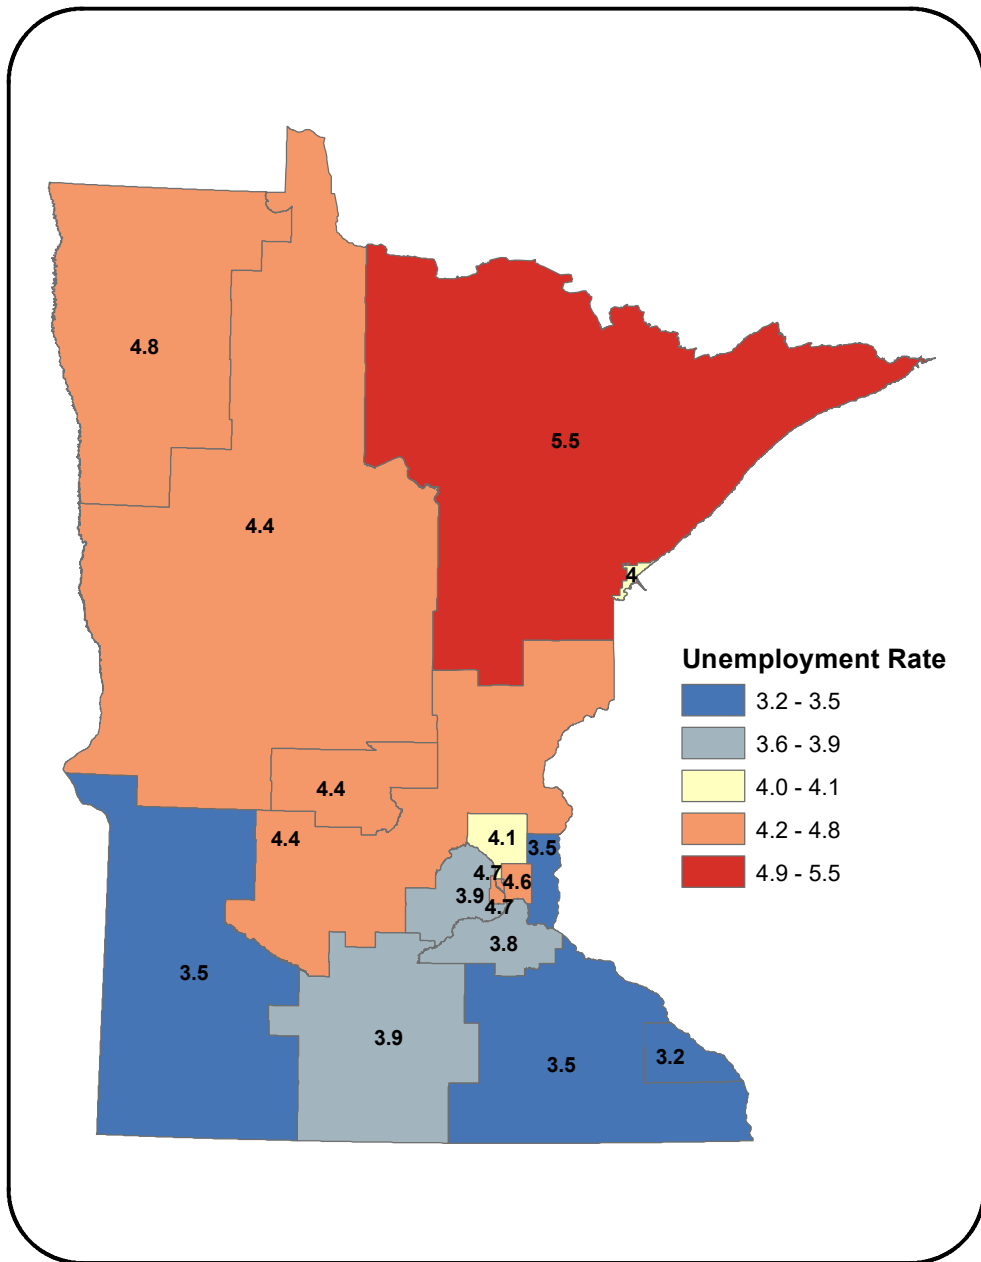

Unemployment Rates in Workforce Service Areas and Counties, Apr 2021

State of Minnesota = 4.1% (not seasonally adjusted)

Source: MN DEED, LAUS
Prepared by DEED (ABR)
May 27, 2021