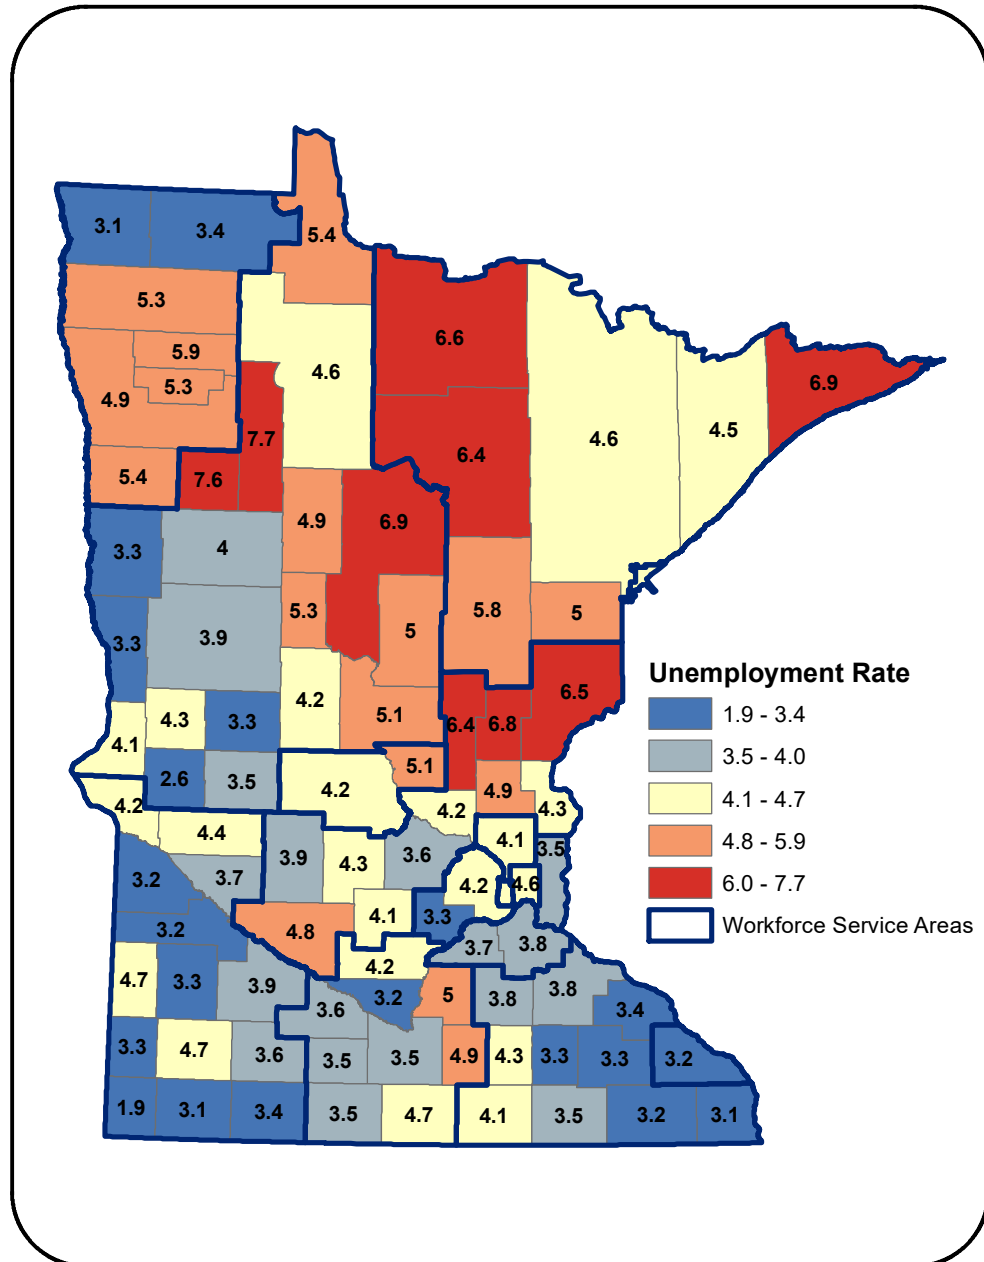

Unemployment Rates in Workforce Service Areas and Counties, Apr 2021

State of Minnesota = 4.1% (not seasonally adjusted)

Source: MN DEED, LAUS
Prepared by DEED (ABR)
May 27, 2021