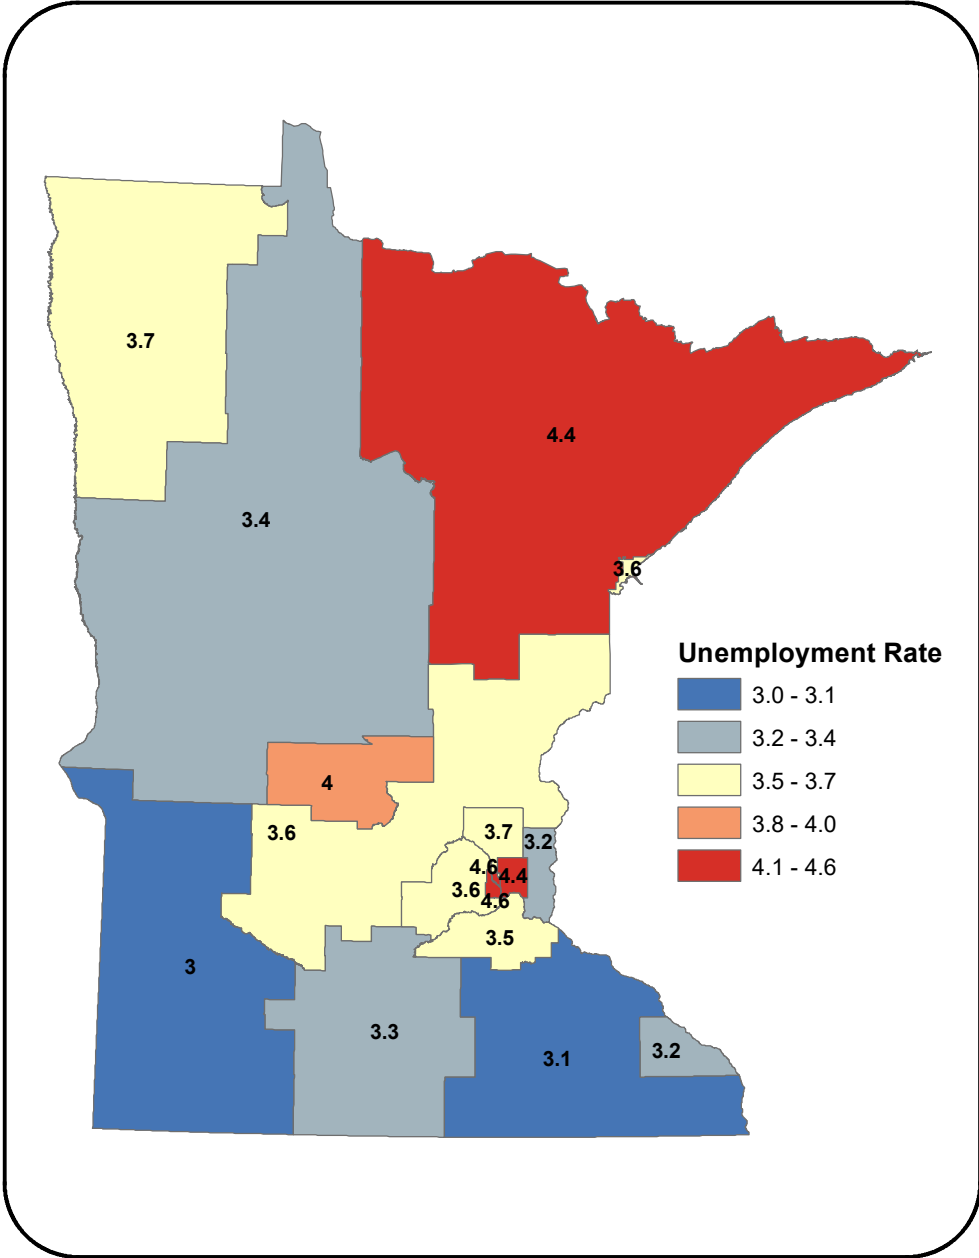

Unemployment Rates in Workforce Service Areas and Counties, May 2021

State of Minnesota = 3.7% (not seasonally adjusted)

Source: MN DEED, LAUS
 Prepared by DEED (ABR)
 June 22, 2021