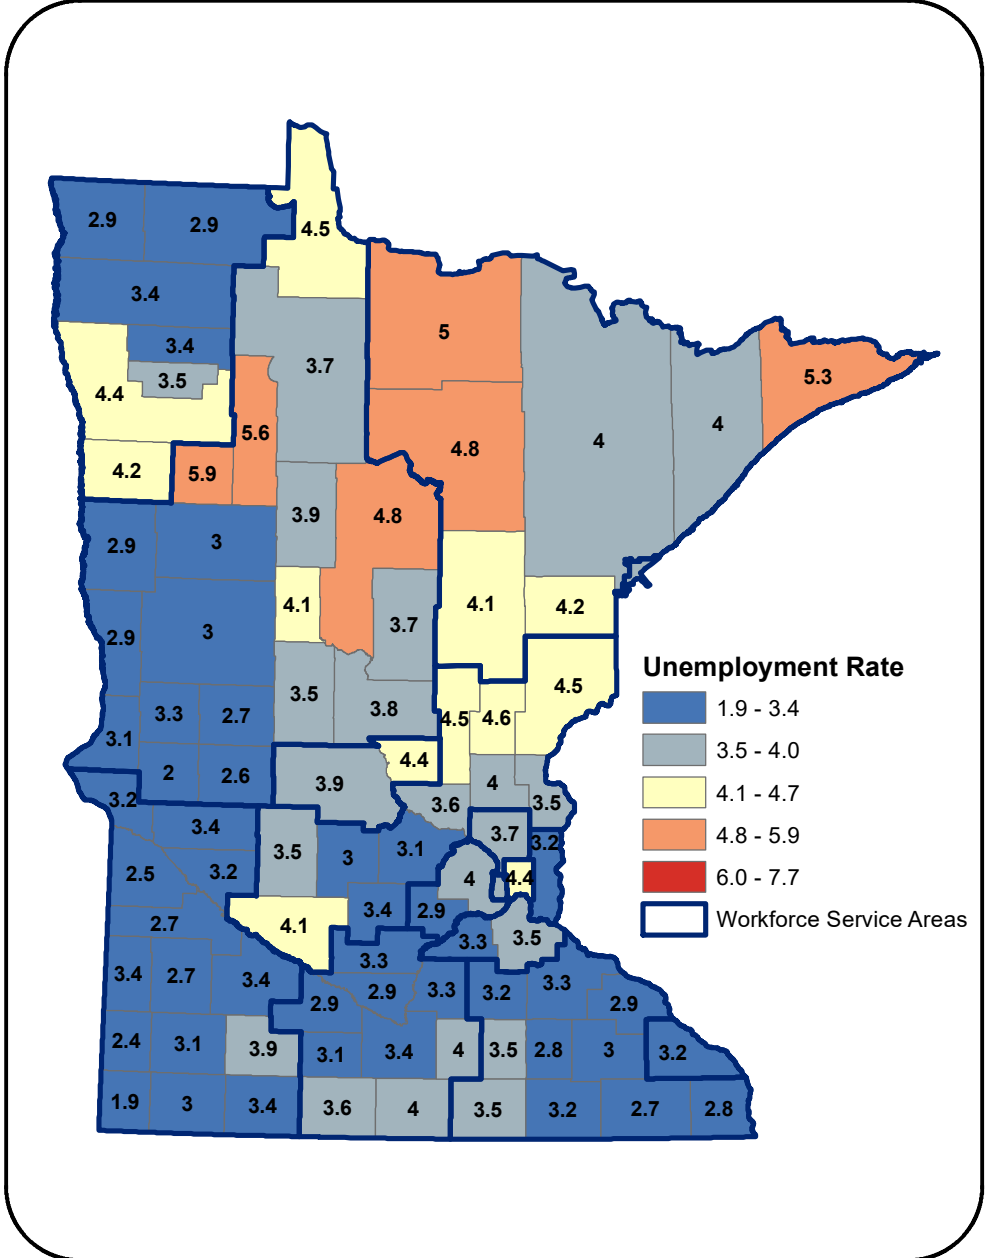

Unemployment Rates in Workforce Service Areas and Counties, May 2021

State of Minnesota = 3.7% (not seasonally adjusted)

Source: MN DEED, LAUS
 Prepared by DEED (ABR)
 June 22, 2021