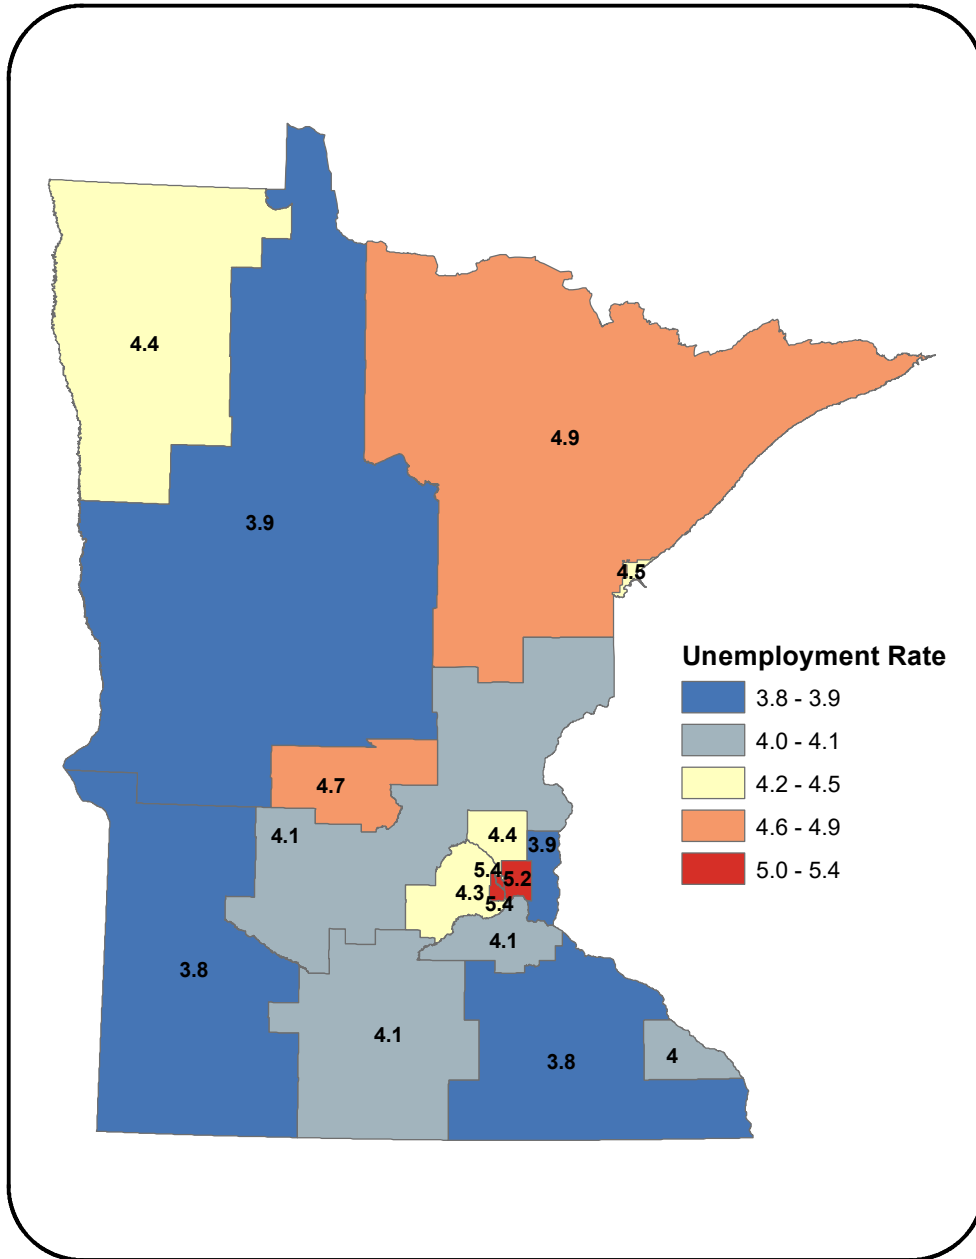

# Unemployment Rates in Workforce Service Areas and Counties, Jun 2021

State of Minnesota = 4.4% (not seasonally adjusted)

Source: MN DEED, LAUS  
Prepared by DEED (ABR)  
July 20, 2021