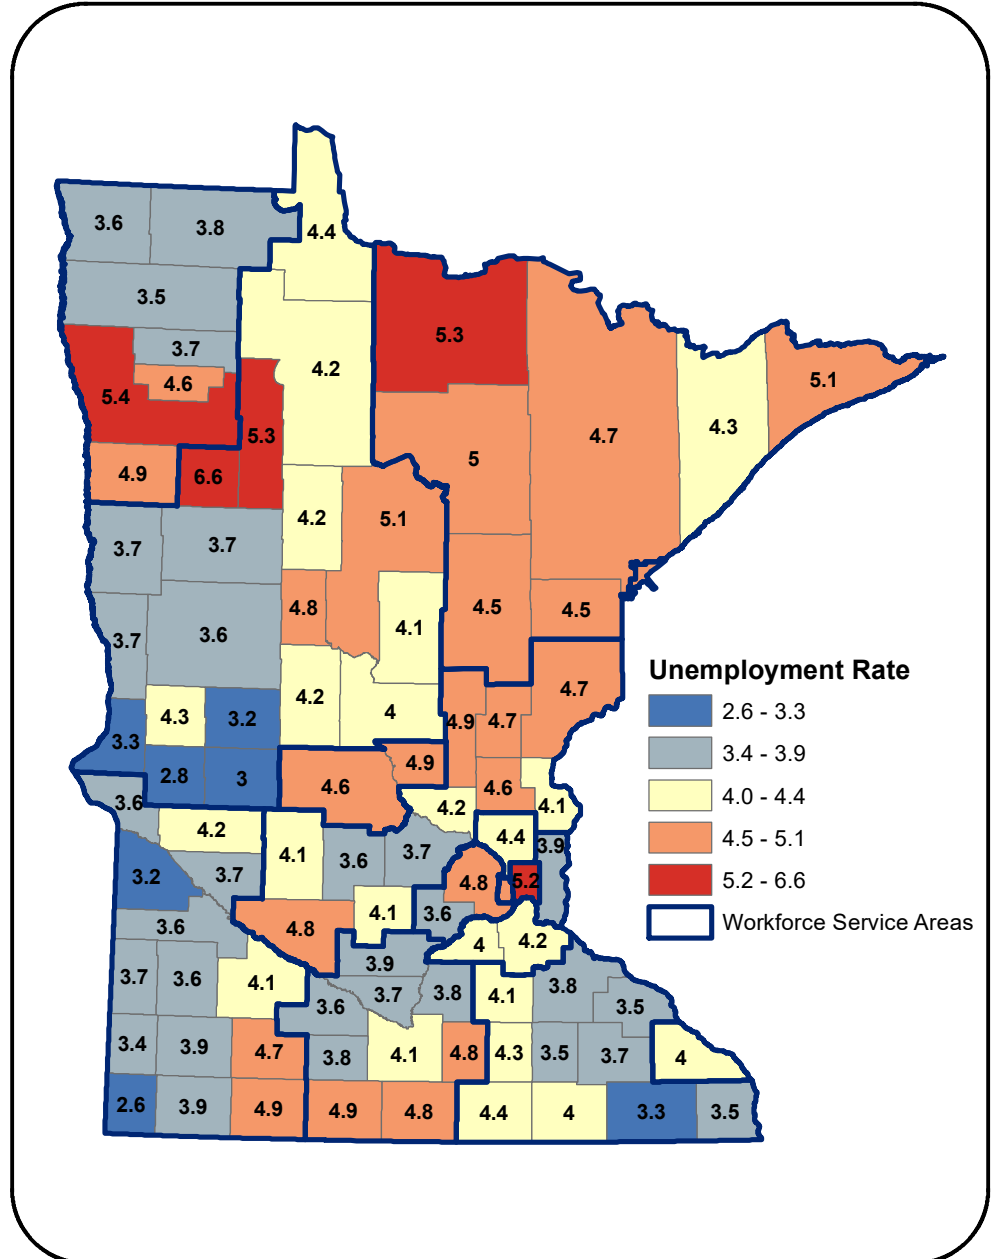

# Unemployment Rates in Workforce Service Areas and Counties, Jun 2021

State of Minnesota = 4.4% (not seasonally adjusted)

Source: MN DEED, LAUS  
Prepared by DEED (ABR)  
July 20, 2021