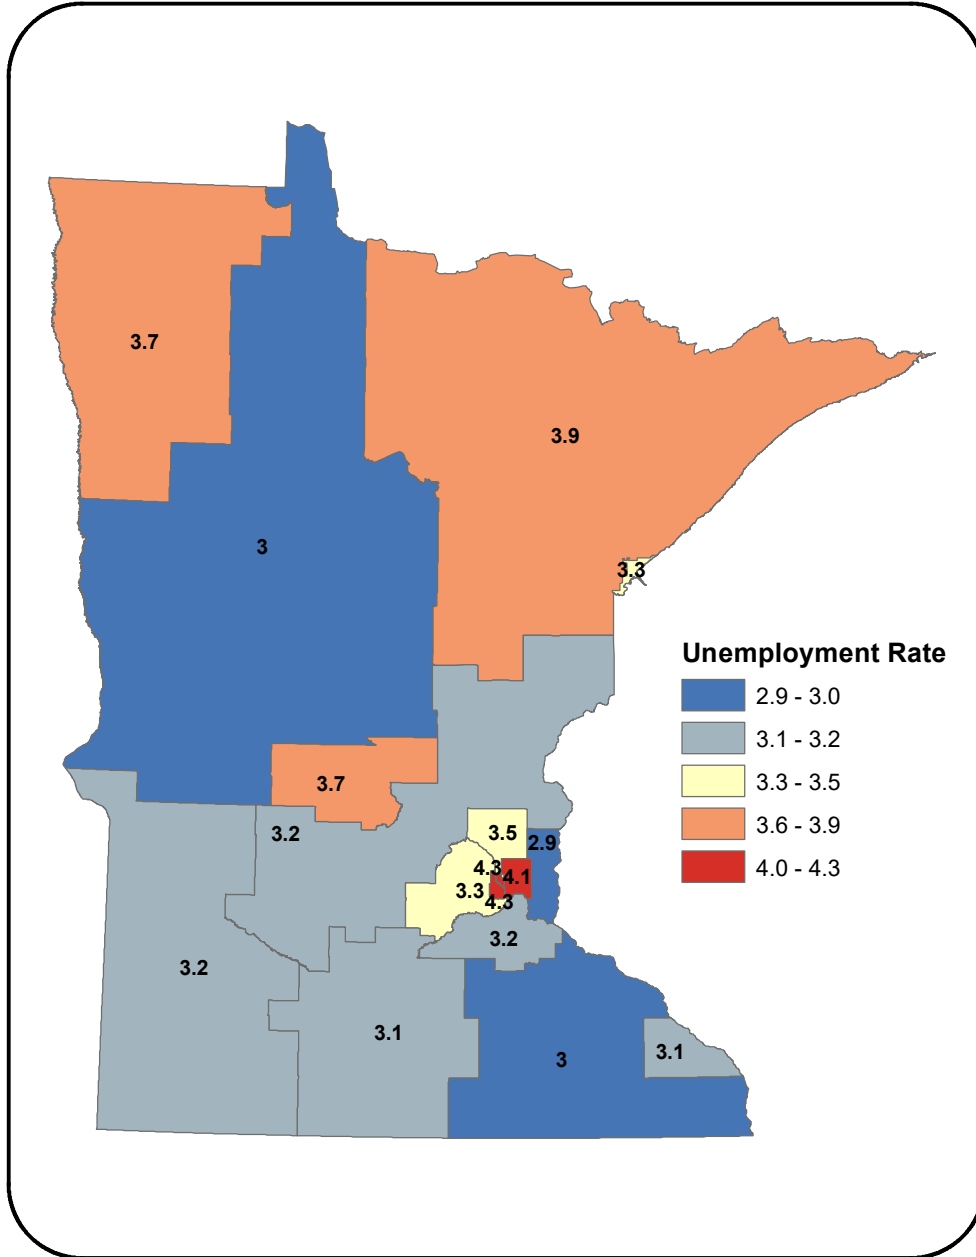

Unemployment Rates in Workforce Service Areas and Counties, Jul 2021

State of Minnesota = 3.4% (not seasonally adjusted)

Source: MN DEED, LAUS
Prepared by DEED (ABR)
August 24, 2021