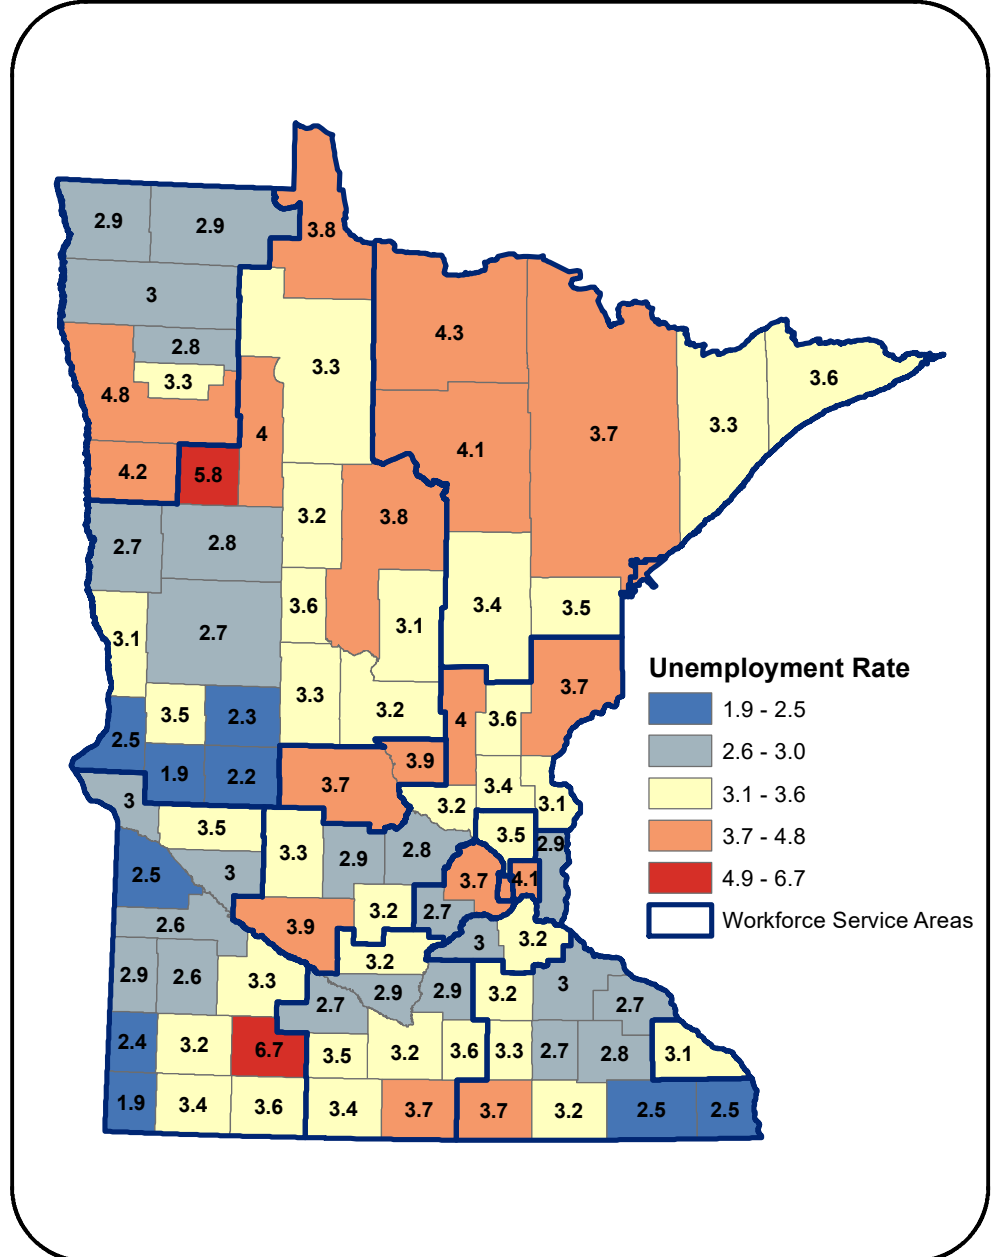

Unemployment Rates in Workforce Service Areas and Counties, Jul 2021

State of Minnesota = 3.4% (not seasonally adjusted)

Source: MN DEED, LAUS
Prepared by DEED (ABR)
August 24, 2021