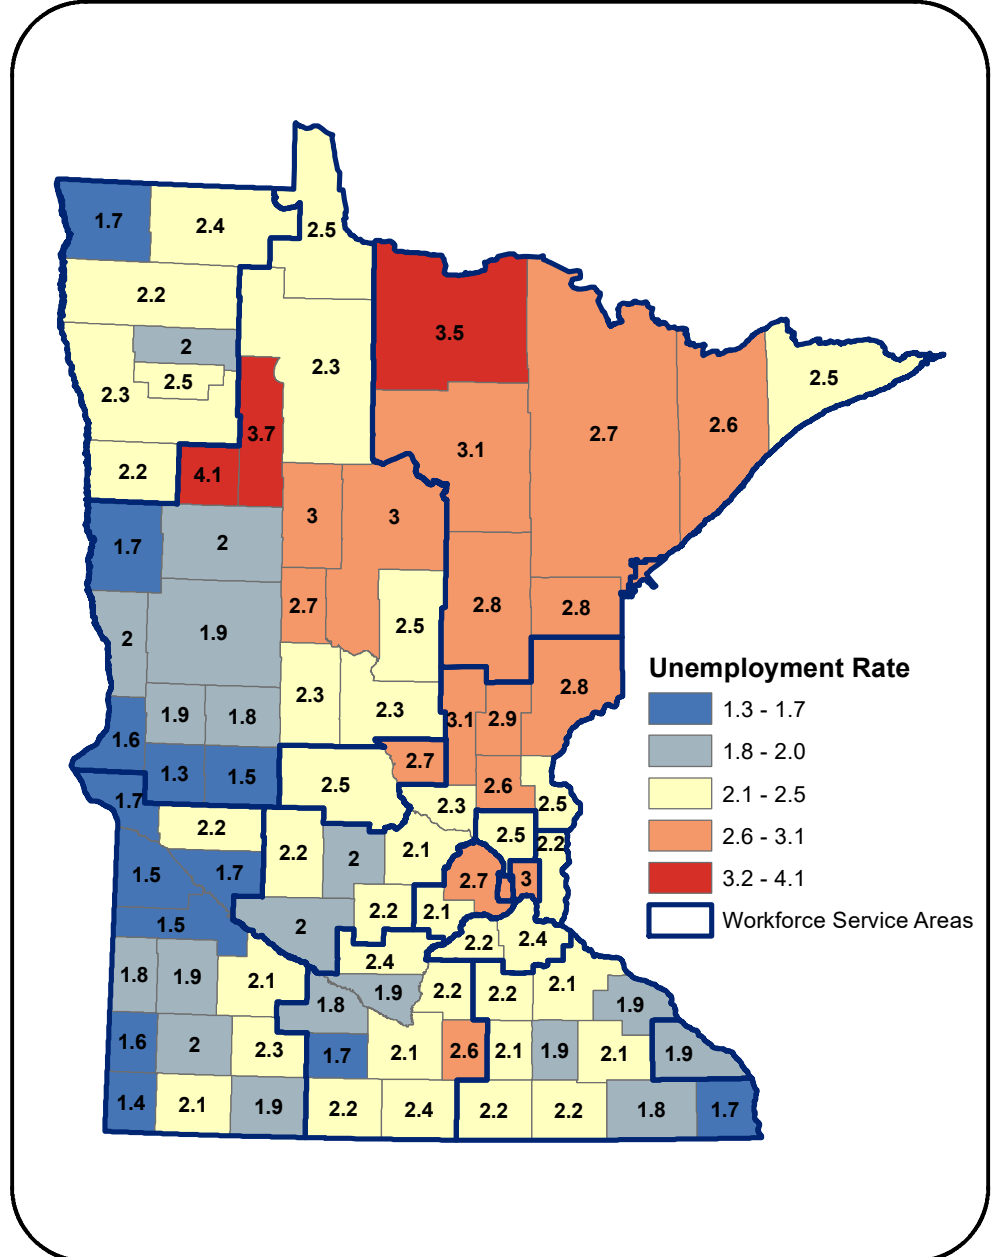

Unemployment Rates in Workforce Service Areas and Counties, Oct 2021

State of Minnesota = 2.5% (not seasonally adjusted)

Source: MN DEED, LAUS
Prepared by DEED (ABR)
November 23, 2021