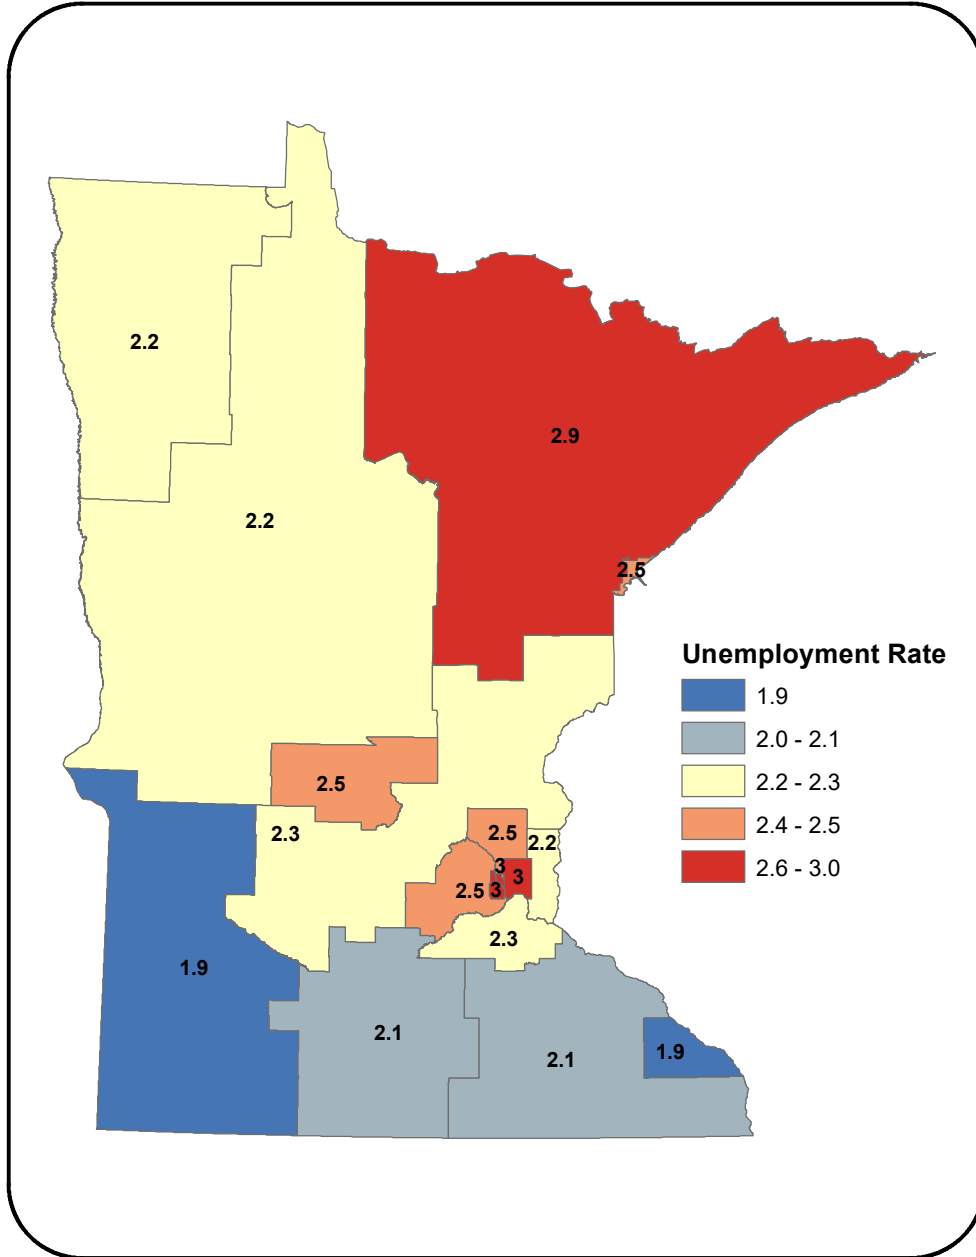

Unemployment Rates in Workforce Service Areas and Counties, Oct 2021

State of Minnesota = 2.5% (not seasonally adjusted)

Source: MN DEED, LAUS
Prepared by DEED (ABR)
November 23, 2021