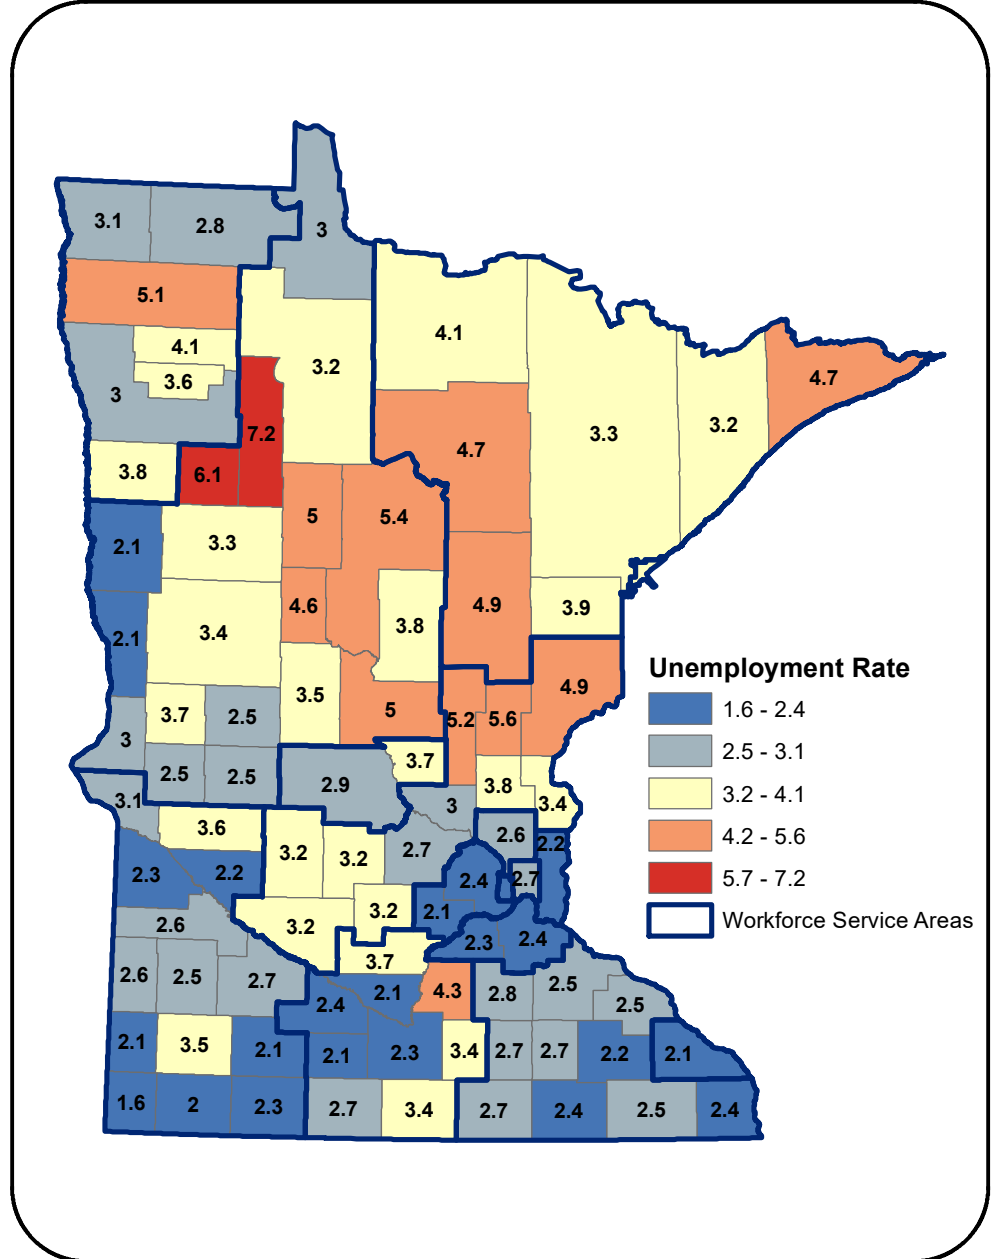

Unemployment Rates in Workforce Service Areas and Counties, Dec 2021

State of Minnesota = 2.7% (not seasonally adjusted)

Source: MN DEED, LAUS
 Prepared by DEED (ABR)
 January 27, 2022