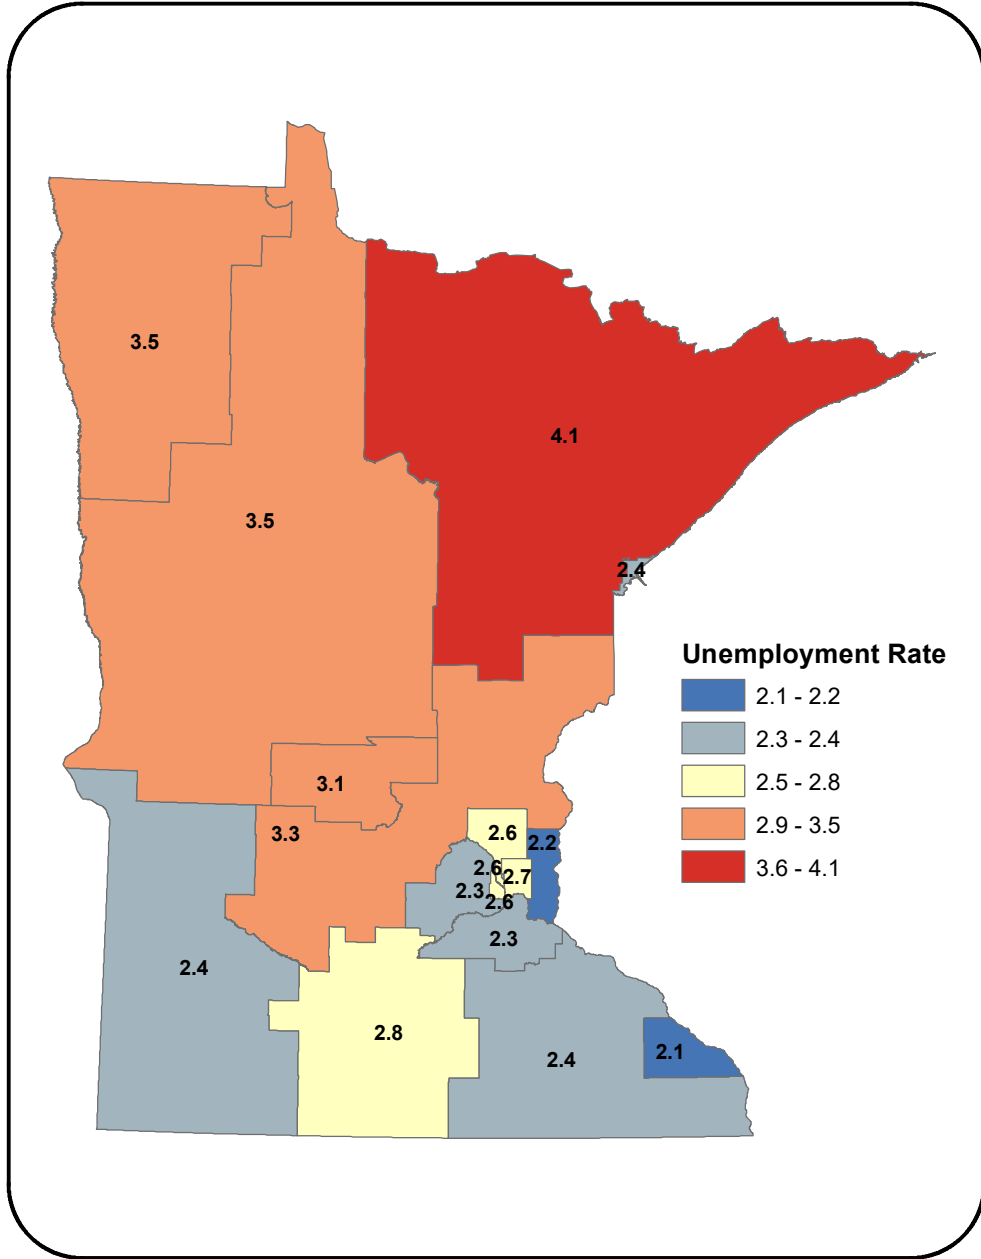

Unemployment Rates in Workforce Service Areas and Counties, Dec 2021

State of Minnesota = 2.7% (not seasonally adjusted)

Source: MN DEED, LAUS
 Prepared by DEED (ABR)
 January 27, 2022