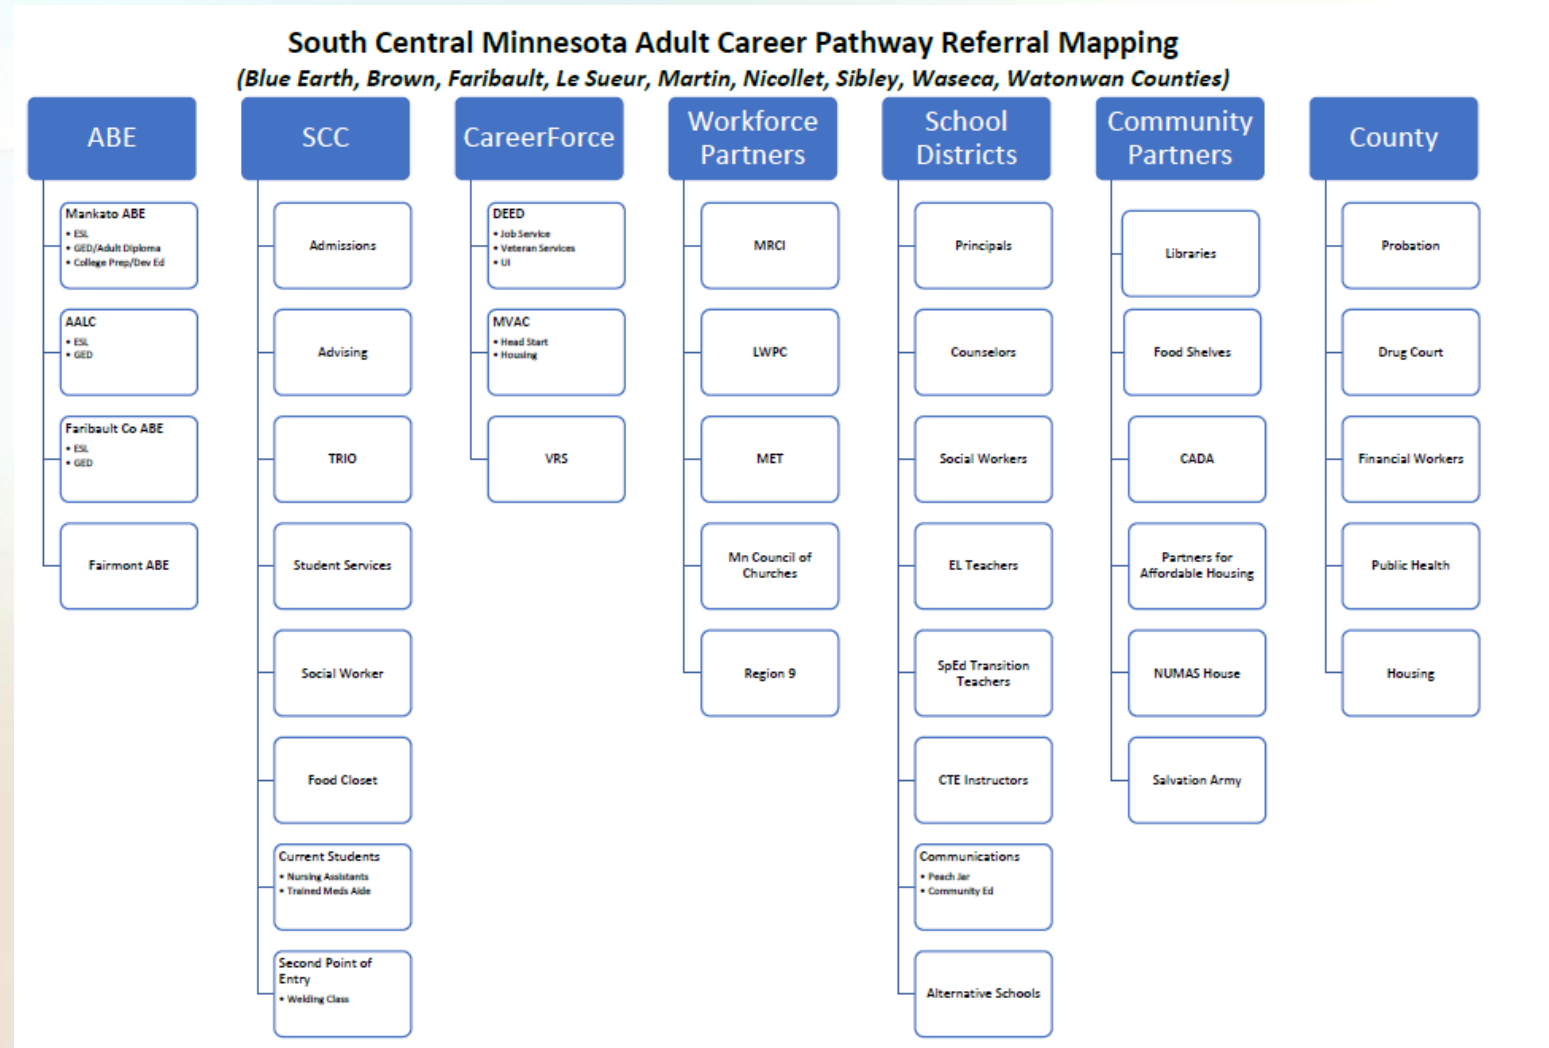

South Central Adult Career Pathways Partnership

- Adult Basic Education: Area Adult Learning Cooperative, Faribault County ABE, & Mankato ABE
- MN DEED: Job Services
- MRCI: Blue Earth County Employment Services
- Minnesota Valley Action Council
- South Central College
- South Central WorkForce Council
- Mankato Clinic
- Mayo Clinic Health Systems
- Jones Metal
- Minnesota Department of Transportation
- Vocational Rehabilitation Services
- Lakeview Methodist
- South Central Service Cooperative
- Minnesota Council of Churches
- Lifework Planning Center
- Mankato Area Public Schools
- Motivation Education & Training

South Central Adult Career Pathways Partnership

- Promote working together across agencies to provide wrap around services to support job seekers to overcome barriers and achieve their career goals
- Improve services to job seekers by reducing duplication of services and collaborating between agencies regarding paperwork, referral and services
- Build a pipeline of skilled workers in demand occupations
- Focus on populations experiencing employment disparities
- Development of multiple starting points to participate in Career Pathway programming based on the participant needs

Adult Career Pathway Networking Event

- Launched in 2018
- Strengthen collaboration and communication between agencies
- Maximizing services and resources for job seekers
- Pathways to Prosperity Program overview, participant panel, breakout sessions from partners and networking lunch
- Industry partners interested in modeling the event with an employer focus

- Referral Map: adopted from Mayo Clinic partners with the Bridges to Healthcare Program

Adult Career Pathways Partnership

- Reverse referrals
- Success Story Videos in partnership with Southwest Minnesota Private Industry Council