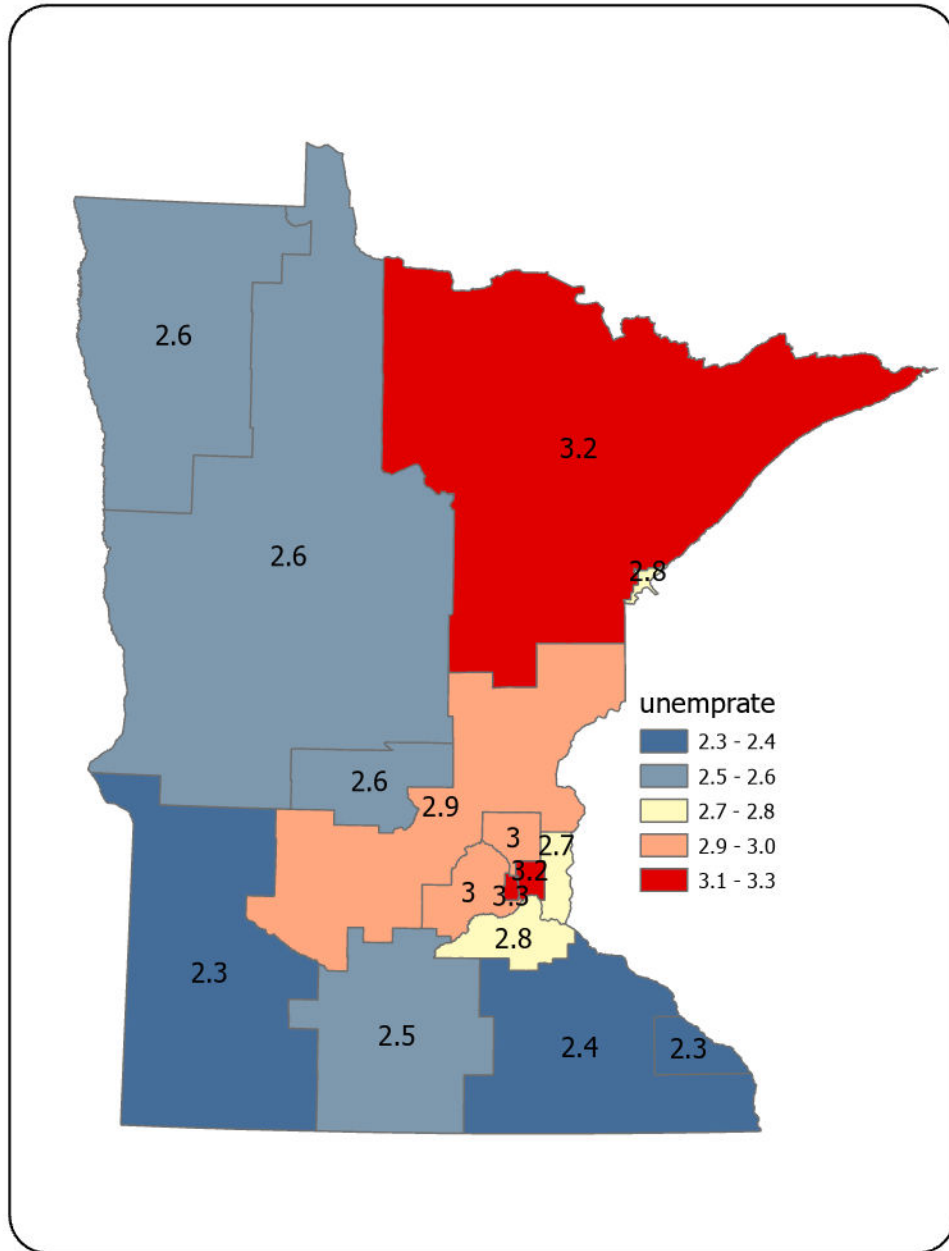

Unemployment Rates in Workforce Service Areas and Counties, Sep 2024

State of Minnesota = 2.8% (not seasonally adjusted)

Source: MN DEED, LAUS
 Prepared by DEED (ABR)
 October 22, 2024