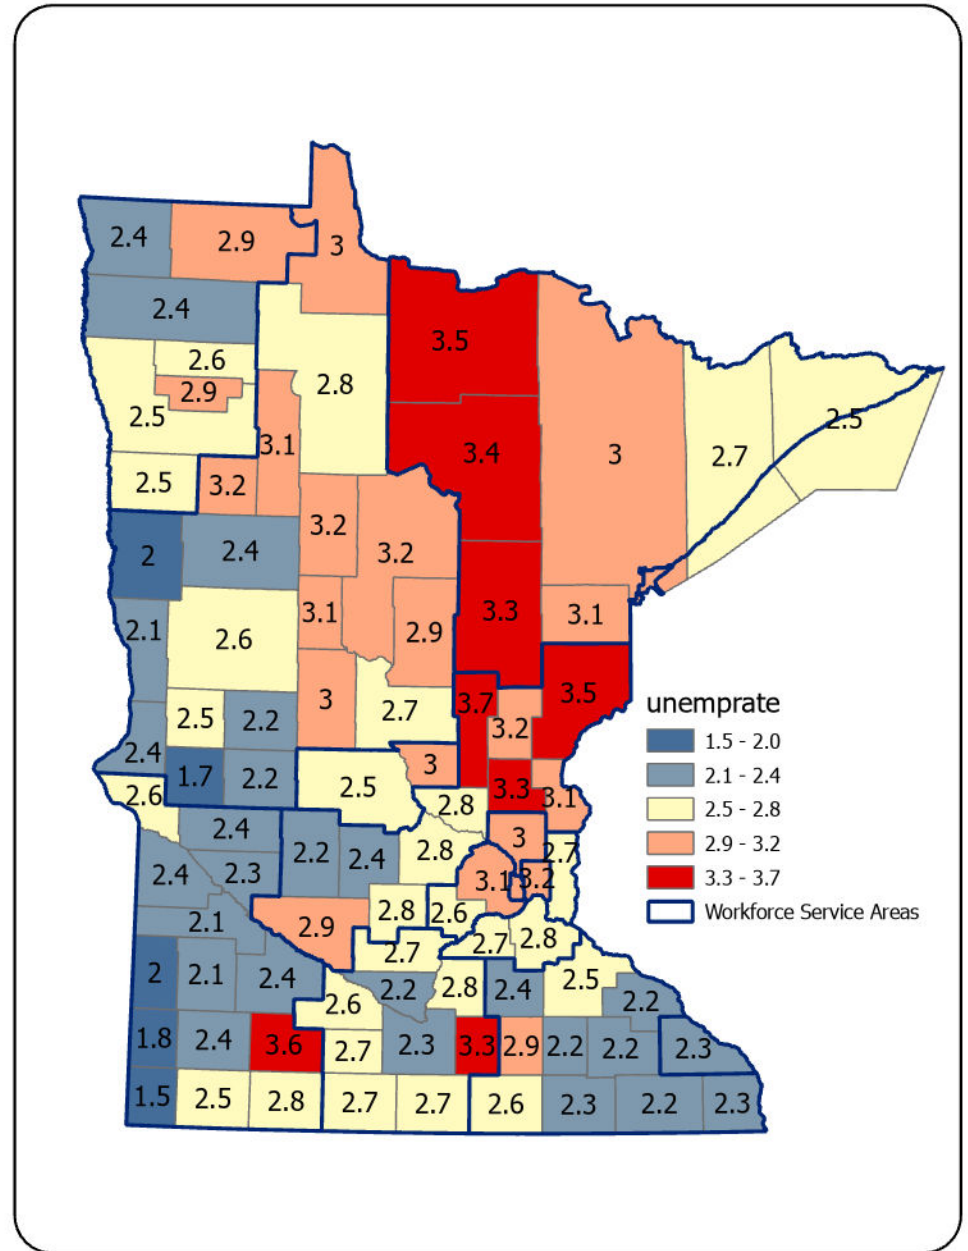

Unemployment Rates in Workforce Service Areas and Counties, Sep 2024

State of Minnesota = 2.8% (not seasonally adjusted)

Source: MN DEED, LAUS
 Prepared by DEED (ABR)
 October 22, 2024